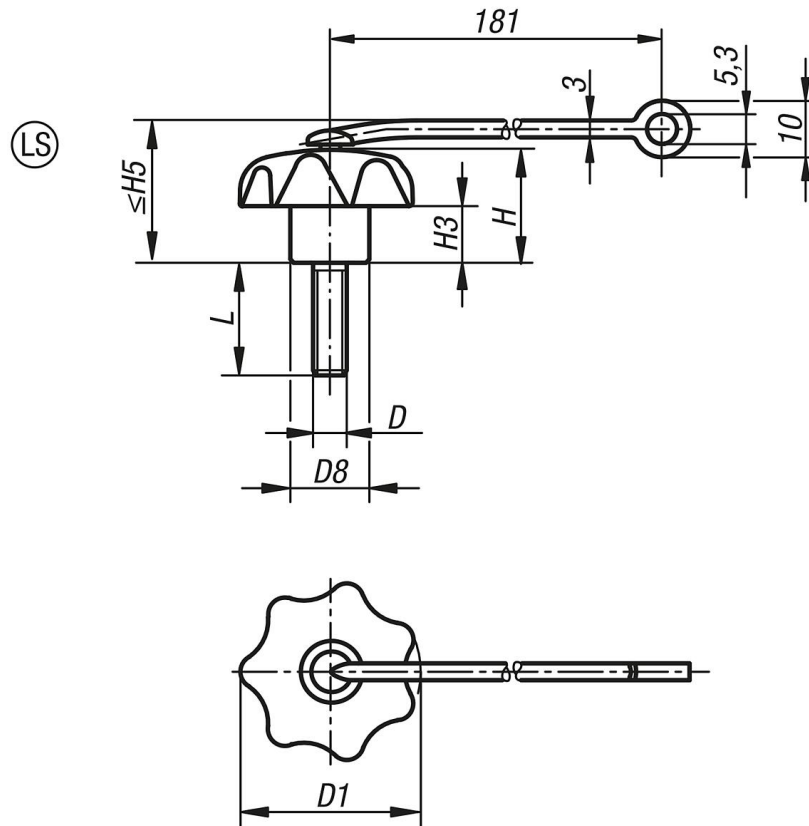

Star grips with safety cable similar to DIN 6336, external thread, style LS

Drawings

Order No.	style	color Cap	D	D1	D8	H	H3	H5 max.	L
K0155.705X10	LS	jet black	M5	25	12	16	8	22	10
K0155.7055X10	LS	light gray RAL 7035	M5	25	12	16	8	22	10
K0155.7056X10	LS	traffic red RAL 3020	M5	25	12	16	8	22	10
K0155.7057X10	LS	colza yellow RAL 1021	M5	25	12	16	8	22	10
K0155.705X15	LS	jet black	M5	25	12	16	8	22	15
K0155.7055X15	LS	light gray RAL 7035	M5	25	12	16	8	22	15
K0155.7056X15	LS	traffic red RAL 3020	M5	25	12	16	8	22	15
K0155.7057X15	LS	colza yellow RAL 1021	M5	25	12	16	8	22	15
K0155.705X20	LS	jet black	M5	25	12	16	8	22	20
K0155.7055X20	LS	light gray RAL 7035	M5	25	12	16	8	22	20
K0155.7056X20	LS	traffic red RAL 3020	M5	25	12	16	8	22	20
K0155.7057X20	LS	colza yellow RAL 1021	M5	25	12	16	8	22	20
K0155.705X25	LS	jet black	M5	25	12	16	8	22	25
K0155.7055X25	LS	light gray RAL 7035	M5	25	12	16	8	22	25
K0155.7056X25	LS	traffic red RAL 3020	M5	25	12	16	8	22	25
K0155.7057X25	LS	colza yellow RAL 1021	M5	25	12	16	8	22	25
K0155.705X30	LS	jet black	M5	25	12	16	8	22	30
K0155.7055X30	LS	light gray RAL 7035	M5	25	12	16	8	22	30
K0155.7056X30	LS	traffic red RAL 3020	M5	25	12	16	8	22	30
K0155.7057X30	LS	colza yellow RAL 1021	M5	25	12	16	8	22	30
K0155.705X35	LS	jet black	M5	25	12	16	8	22	35
K0155.7055X35	LS	light gray RAL 7035	M5	25	12	16	8	22	35
K0155.7056X35	LS	traffic red RAL 3020	M5	25	12	16	8	22	35
K0155.7057X35	LS	colza yellow RAL 1021	M5	25	12	16	8	22	35
K0155.705X40	LS	jet black	M5	25	12	16	8	22	40
K0155.7055X40	LS	light gray RAL 7035	M5	25	12	16	8	22	40
K0155.7056X40	LS	traffic red RAL 3020	M5	25	12	16	8	22	40
K0155.7057X40	LS	colza yellow RAL 1021	M5	25	12	16	8	22	40